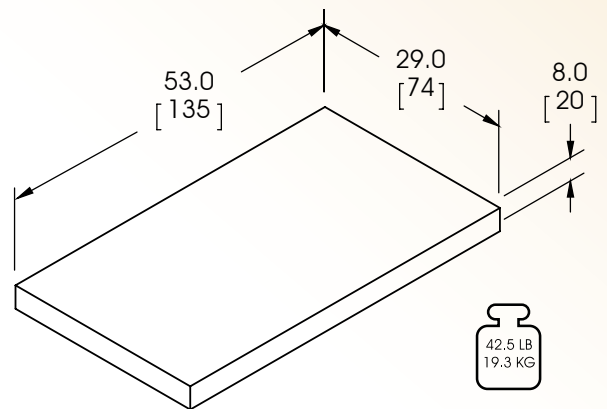

Mobile Platform Scale

Model SRV947R

SR Scales[®]
by SR Instruments, Inc.

Quality. Reliability. Accuracy.

SYSTEM SPECIFICATIONS

MAX WEIGHT	400 lb / 182 kg
DISPLAY RESOLUTION	.2 lb / .1 kg
BUTTON FUNCTIONS	Zero/Weigh, lb/kg, Hold/Recall
DISPLAY UNITS	Pounds / Kilograms
MODEL SIZE	24" x 48"
HOLD	Freezes the weight on the display
POWER	AC power adaptor
AUTO ZERO	One button operation
SCALE WEIGHT	36 Pounds
WARRANTY	Two (2) Years

DIMENSIONS in [cm]

PACKAGING

ACCESSORIES AND OPTIONS

DESCRIPTION	PART NUMBER
REPLACEMENT AC ADAPTOR	FRGSM06U09P1J
24" X 48" WIRELESS	SRV947R-BT

Please note the wireless model still includes the wall mounted display.