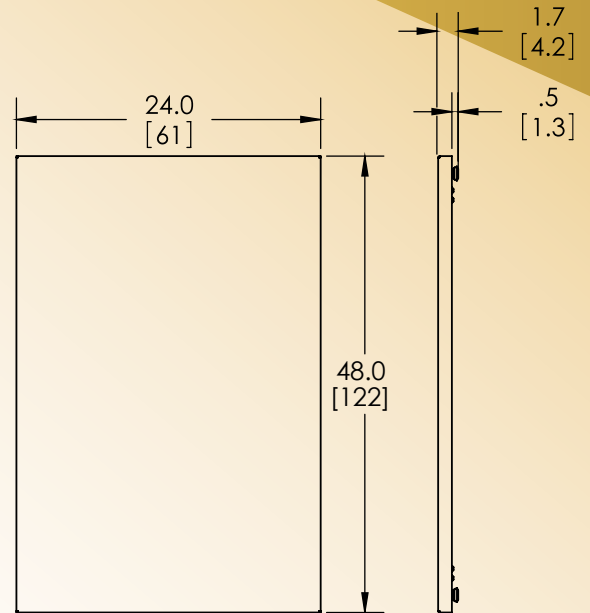

Mobile Platform Scale

Model SRV947R

The low profile SRV947R is a sleek, innovative scale that provides years of reliable service and accurate weight data.

Constructed of high strength aluminum, the SRV947R is as durable as it is functional. The scale surface has an extremely durable polyurea coating that offers grip along with ease of cleaning.

The scale has an auto-weigh feature that allows the scale to wake and display a weight when an animal steps on.

OPTIONAL EQUIPMENT

Bluetooth module required for use with SR Scales App (must be factory installed).

Mobile Platform Scale

Model SRV947R

SR Scales[®]
by SR Instruments, Inc.

Quality. Reliability. Accuracy.

SYSTEM SPECIFICATIONS

MAX WEIGHT	400 lb / 182 kg
DISPLAY RESOLUTION	.2 lb / .1 kg
BUTTON FUNCTIONS	Zero/Weigh, lb/kg, Hold/Recall
DISPLAY UNITS	Pounds / Kilograms
MODEL SIZE	24" x 48"
HOLD	Freezes the weight on the display
POWER	AC power adaptor
AUTO ZERO	One button operation
SCALE WEIGHT	36 Pounds
WARRANTY	Two (2) Years

DIMENSIONS in [cm]

PACKAGING

ACCESSORIES AND OPTIONS

DESCRIPTION	PART NUMBER
REPLACEMENT AC ADAPTOR	FRGSM06U09P1J
24" X 48" WIRELESS	SRV947R-BT

Please note the wireless model still includes the wall mounted display.